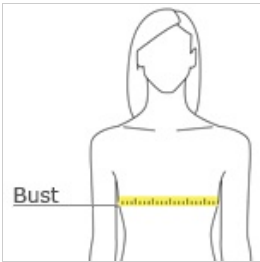

# Ladies Essential T-Shirt. LPC61

A year-round essential, our best-selling t-shirt has been voted "most popular" by groups, teams, clubs and schools across America.

- Heavyweight 6.1-ounce, 100% soft spun cotton
- 98/2 cotton/poly (Ash)
- 90/10 cotton/poly (Athletic Heather)
- Shorter cut through the body and sleeves for a more feminine fit

### HOW TO MEASURE

#### BUST

With arms down at sides, measure around the upper body, under arms and around the fullest part of the bust.